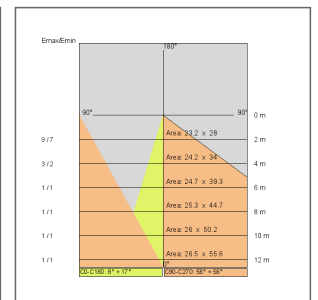

JOGGER
COD: E912-LBN

Use:
Inside, Outside, led
Installation:
Wall mounted
Fixing system:
Fixing system with screw
Body/structure:
Steel base structure and thermoplastic plate
Colour:
White
Optic/reflector:
99,8% pure aluminium reflector
Control gear:
On board

Voltage: 220-240V 50/60Hz
Beam: Asymmetrical
Insulation class: Insulation class 2
Weight: 0,160 kg
Glow wire: 850 °C
Lamp included: YES
LED Type: SMD LED
Luminaire wattage: 2 W
Luminaire luminous flux: 61.7 lm
LED rated life: 30000 hours L70 B50
Colour temperature: 4000
CRI: 80
Chromacy constancy: 3 SDCM

Review board: 2019-07-09