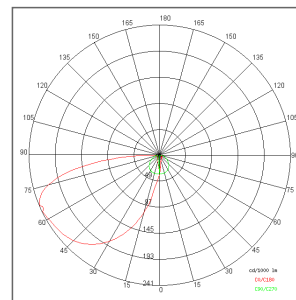

JOGGER
COD: E912-LBN

Use:
Inside, Outside, led
Installation:
Wall mounted
Fixing system:
Fixing system with screw
Body/structure:
Steel base structure and thermoplastic plate
Colour:
White
Optic/reflector:
99,8% pure aluminium reflector
Control gear:
On board

Voltage: 220-240V 50/60Hz
Beam: Asymmetrical
Insulation class: Insulation class 2
Weight: 0,160 kg
Glow wire: 850 °C
Lamp included: YES
LED Type: SMD LED
Luminaire wattage: 2 W
Luminaire luminous flux: 61.7 lm
LED rated life: 30000 hours L70 B50
Colour temperature: 4000
CRI: 80
Chromacy constancy: 3 SDCM

Review board: 2019-07-09