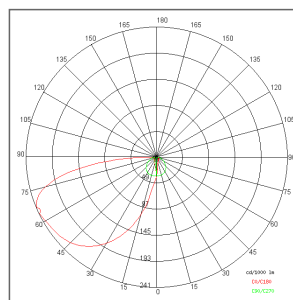

JOGGER
COD: E912-LBL

Use:
Inside, Outside, led
Installation:
Wall mounted
Fixing system:
Fixing system with screw
Body/structure:
Steel base structure and thermoplastic plate
Colour:
White
Optic/reflector:
99,8% pure aluminium reflector
Control gear:
On board

Voltage: 220-240V 50/60Hz
Beam: Asymmetrical
Insulation class: Insulation class 2
Weight: 0,160 kg
Glow wire: 850 °C
Lamp included: YES
LED Type: SMD LED
Luminaire wattage: 2 W
Luminaire luminous flux: 0.4 lm
LED rated life: 30000 hours L70 B50
Colour temperature: 470nm
CRI: 80
Chromacy constancy: 3 SDCM

Review board: 2019-07-09