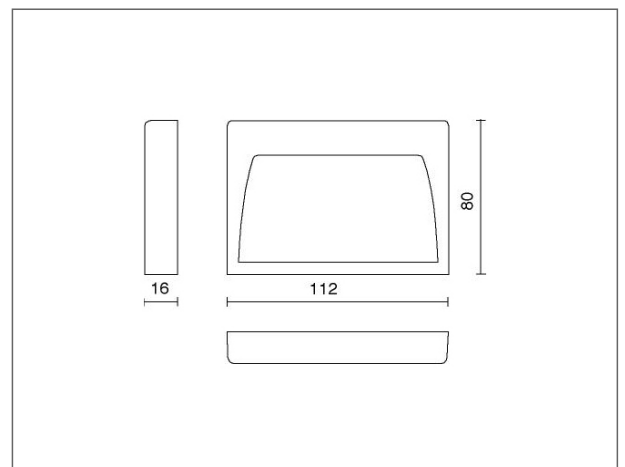

JOGGER
COD: E912-LBL

Use:
Inside, Outside, led
Installation:
Wall mounted
Fixing system:
Fixing system with screw
Body/structure:
Steel base structure and thermoplastic plate
Colour:
White
Optic/reflector:
99,8% pure aluminium reflector
Control gear:
On board

Review board: 2019-07-09

LAMP: 1 x LED 1 W

IK 5 IP 65 A+ RG0

JOGGER
COD: E912-LBN

Use:
Inside, Outside, led
Installation:
Wall mounted
Fixing system:
Fixing system with screw
Body/structure:
Steel base structure and thermoplastic plate
Colour:
White
Optic/reflector:
99,8% pure aluminium reflector
Control gear:
On board

Review board: 2019-07-09

LAMP: 1 x LED 1 W 150 lm

IK 5

IP 65

A+

RG0

JOGGER
COD: E912-LBC

Use:
Inside, Outside, led
Installation:
Wall mounted
Fixing system:
Fixing system with screw
Body/structure:
Steel base structure and thermoplastic plate
Colour:
White
Optic/reflector:
99,8% pure aluminium reflector
Control gear:
On board