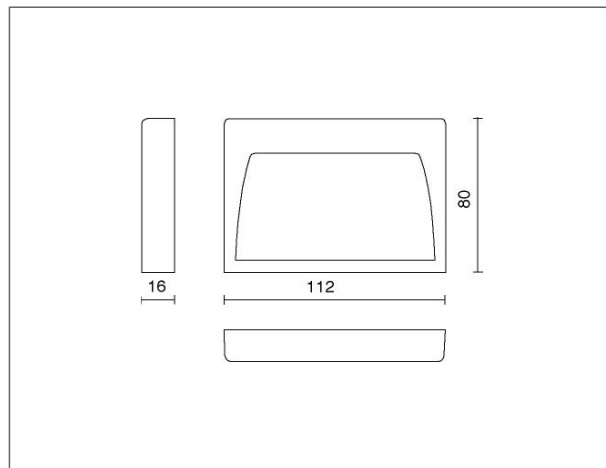

JOGGER
COD: E912-LBL

Use:
Inside, Outside, led
Installation:
Wall mounted
Fixing system:
Fixing system with screw
Body/structure:
Steel base structure and thermoplastic plate
Colour:
White
Optic/reflector:
99,8% pure aluminium reflector
Control gear:
On board

Voltage: 220-240V 50/60Hz
Beam: Asymmetrical
Insulation class: Insulation class 2
Weight: 0,160 kg
Glow wire: 850 °C
Lamp included: YES
LED Type: SMD LED
Luminaire wattage: 2 W
Luminaire luminous flux: 0.4 lm
LED rated life: 30000 hours L70 B50
Colour temperature: 470nm
CRI: 80
Chromacy constancy: 3 SDCM

Review board: 2019-07-09

LAMP: 1 x LED 1 W

IK 5 IP 65 A+ RG0

JOGGER
COD: E912-LBN

Use:
Inside, Outside, led
Installation:
Wall mounted
Fixing system:
Fixing system with screw
Body/structure:
Steel base structure and thermoplastic plate
Colour:
White
Optic/reflector:
99,8% pure aluminium reflector
Control gear:
On board

Review board: 2019-07-09

LAMP: 1 x LED 1 W 150 lm

IK 5

IP 65

A+

RG0

JOGGER
COD: E912-LBC

Use:
Inside, Outside, led
Installation:
Wall mounted
Fixing system:
Fixing system with screw
Body/structure:
Steel base structure and thermoplastic plate
Colour:
White
Optic/reflector:
99,8% pure aluminium reflector
Control gear:
On board