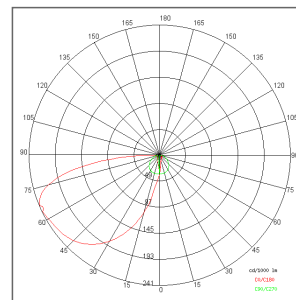

JOGGER
COD: E912-LBC

Use:
Inside, Outside, led
Installation:
Wall mounted
Fixing system:
Fixing system with screw
Body/structure:
Steel base structure and thermoplastic plate
Colour:
White
Optic/reflector:
99,8% pure aluminium reflector
Control gear:
On board

Voltage: 220-240V 50/60Hz
Beam: Asymmetrical
Insulation class: Insulation class 2
Weight: 0,160 kg
Glow wire: 850 °C
Lamp included: YES
LED Type: SMD LED
Luminaire wattage: 2 W
Luminaire luminous flux: 53.4 lm
LED rated life: 30000 hours L70 B50
Colour temperature: 3000
CRI: 80
Chromacy constancy: 3 SDCM

Review board: 2019-06-14