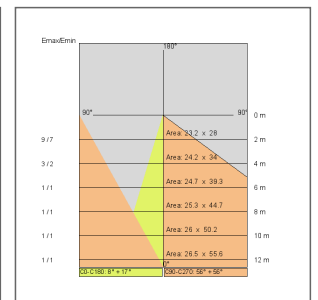

JOGGER
COD: E912-LBC

Use:
Inside, Outside, led
Installation:
Wall mounted
Fixing system:
Fixing system with screw
Body/structure:
Steel base structure and thermoplastic plate
Colour:
White
Optic/reflector:
99,8% pure aluminium reflector
Control gear:
On board

Voltage: 220-240V 50/60Hz
Beam: Asymmetrical
Insulation class: Insulation class 2
Weight: 0,160 kg
Glow wire: 850 °C
Lamp included: YES
LED Type: SMD LED
Luminaire wattage: 2 W
Luminaire luminous flux: 53.4 lm
LED rated life: 30000 hours L70 B50
Colour temperature: 3000
CRI: 80
Chromacy constancy: 3 SDCM

Review board: 2019-06-14