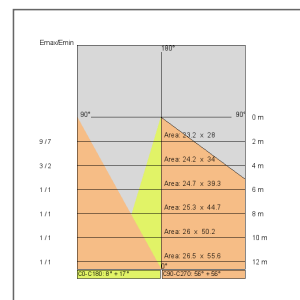

JOGGER
COD: E912-LBL

Use:
Inside, Outside, led
Installation:
Wall mounted
Fixing system:
Fixing system with screw
Body/structure:
Steel base structure and thermoplastic plate
Colour:
White
Optic/reflector:
99,8% pure aluminium reflector
Control gear:
On board

Voltage: 220-240V 50/60Hz
Beam: Asymmetrical
Insulation class: Insulation class 2
Weight: 0,160 kg
Glow wire: 850 °C
Lamp included: YES
LED Type: SMD LED
Luminaire wattage: 2 W
Luminaire luminous flux: 0.4 lm
LED rated life: 30000 hours L70 B50
Colour temperature: 470nm
CRI: 80
Chromacy constancy: 3 SDCM

Review board: 2019-07-09