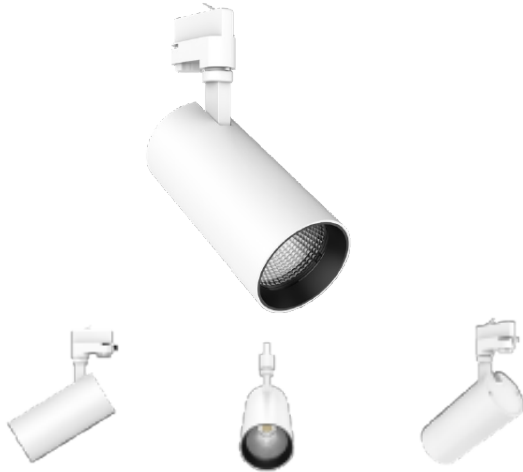

## CILINDRO II 95

### PRODUCT DESCRIPTION

Cilindro is an innovative family of LED track spotlights, which offer a range of lumen outputs, beam angles, colour temperatures and material finishes. With its simple discreet design, the Cilindro integrates into its environment, while its efficient LED module makes this family a perfect all round solution.

### SPECIFICATIONS

<b>CRI</b>	>90
<b>MACADAMS STEP</b>	3 SDCM
<b>BEAM DISTRIBUTION</b>	SYMMETRIC
<b>BEAM ANGLE</b>	24°
<b>LUMEN MAINTENANCE</b>	L70 50,000hrs
<b>CONTROL</b>	NON DIMMABLE
<b>ELECTRICAL RATING</b>	CLASS II