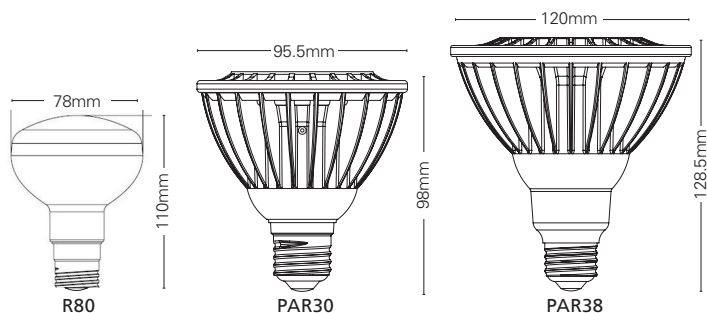

Applications

Retrofit display lighting where long operating hours are sought, convention display cubicle, hospitality.