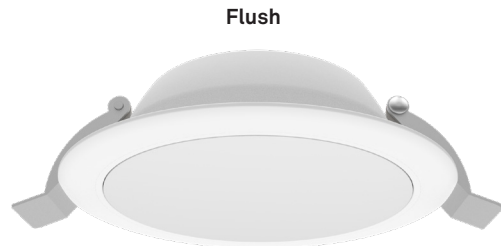

LOW PROFILE DIMMABLE DOWNLIGHT

LITELUX LED DOWNLIGHT

Litelux LED diffused downlight is now available in recessed and flush lens style. This high performing dimmable downlight features excellent thermal performance and allows for easy single handed installation. Complies with the highest luminaire classification IC-4 and tested to the latest AS/NZS6058.2.2 2016 Standard.

LITELUX LED DOWNLIGHT

Cost effective, high performance, low profile, dimmable downlight with slim remote driver. Ergonomically designed wide blade solid retaining springs perfectly balanced to allow single handed install. Available now in recessed and flush styled lens.

FEATURES

- Complies to the highest rating IC-4
- Low profile aluminium housing for strength and shallow form designed for maximum heat dissipation, to ensure long life
- Complete with 1.2m flex and plug
- White finish
- Available in both flush and recessed satin diffused front lens, soft appearance
- Easy to install clips
- IP6X from above/IP65 from below*
- 35,000 hours L70, LLMF*
- Remote dimmable LED Driver
- 3-year warranty

APPLICATIONS

Residential and apartment interior space

Recessed

Flush

Low Profile

Clip-on Trim

PRODUCT CODE	DESCRIPTION	WATTAGE	LUMEN	COLOUR TEMP	DIMMENSION (MM)	CUT OUT (MM)	MASS (KG)	DIMMABLE
FLUSH LENS								
DLP53K/W	Flush Diffused, White	11W	800lm	3000K	Ø105 x H 40mm	Ø90mm	0.25	Yes
DLP54K/W	Flush Diffused, White	11W	840lm	4000K	Ø105 x H 40mm	Ø90mm	0.25	Yes
DLP56K/W	Flush Diffused, White	11W	860lm	6500K	Ø105 x H 40mm	Ø90mm	0.25	Yes
RECESSED LENS								
DLP53KR/W	Recessed Diffused, White	10W	800lm	3000K	Ø105 x H 52mm	Ø90mm	0.25	Yes
DLP54KR/W	Recessed Diffused, White	10W	840lm	4000K	Ø105 x H 52mm	Ø90mm	0.25	Yes
DLP56KR/W	Recessed Diffused, White	10W	860lm	6500K	Ø105 x H 52mm	Ø90mm	0.25	Yes