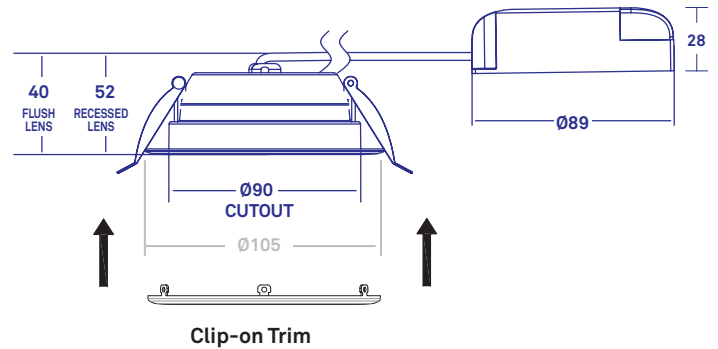

APPLICATIONS

Residential and apartment interior space

Recessed

Flush

Low Profile

Clip-on Trim

PRODUCT CODE	DESCRIPTION	WATTAGE	LUMEN	COLOUR TEMP	DIMMENSION (MM)	CUT OUT (MM)	MASS (KG)	DIMMABLE
FLUSH LENS								
DLP53K/W	Flush Diffused, White	11W	800lm	3000K	Ø105 x H 40mm	Ø90mm	0.25	Yes
DLP54K/W	Flush Diffused, White	11W	840lm	4000K	Ø105 x H 40mm	Ø90mm	0.25	Yes
DLP56K/W	Flush Diffused, White	11W	860lm	6500K	Ø105 x H 40mm	Ø90mm	0.25	Yes
RECESSED LENS								
DLP53KR/W	Recessed Diffused, White	10W	800lm	3000K	Ø105 x H 52mm	Ø90mm	0.25	Yes
DLP54KR/W	Recessed Diffused, White	10W	840lm	4000K	Ø105 x H 52mm	Ø90mm	0.25	Yes
DLP56KR/W	Recessed Diffused, White	10W	860lm	6500K	Ø105 x H 52mm	Ø90mm	0.25	Yes