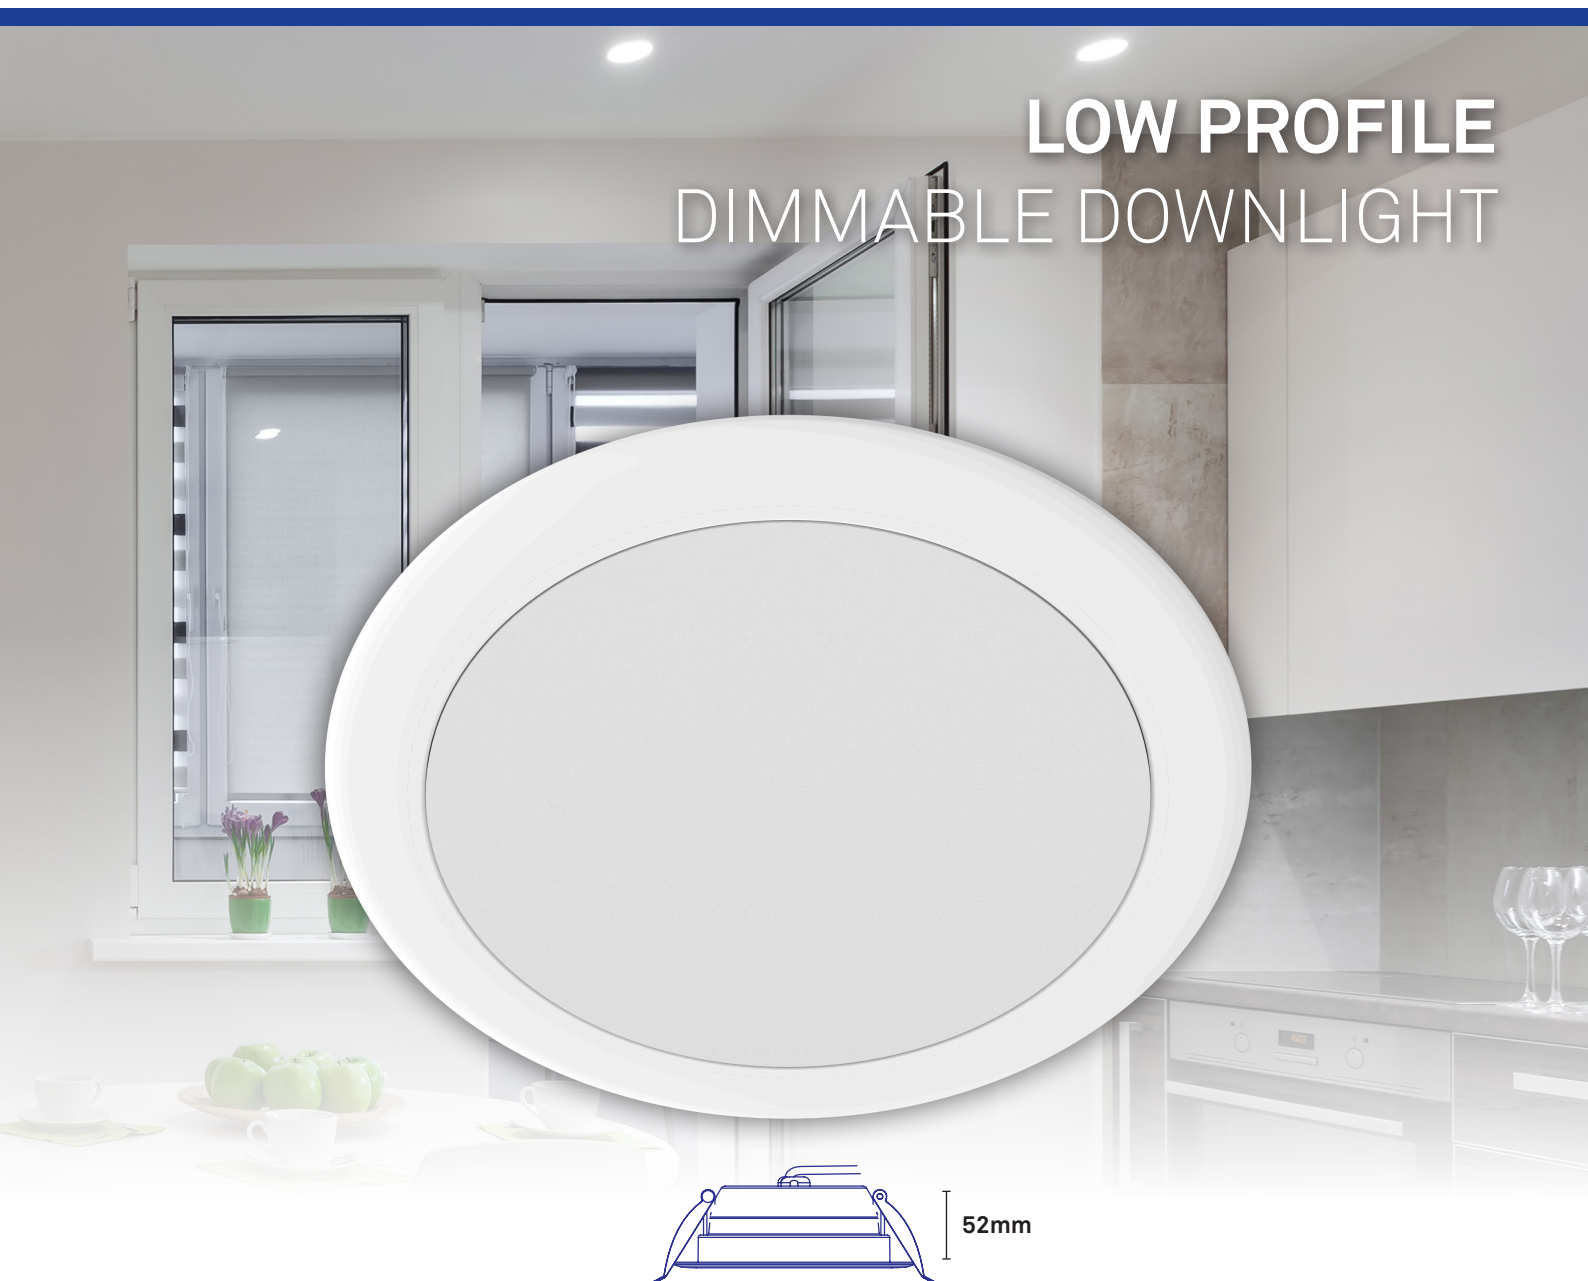

LOW PROFILE DIMMABLE DOWNLIGHT

LITELUX LED DOWNLIGHT

Litelux LED diffused downlight is now available in recessed and flush lens style. This high performing dimmable downlight features excellent thermal performance and allows for easy single handed installation. Complies with the highest luminaire classification IC-4 and tested to the latest AS/NZS6058.2.2 2016 Standard.

LITELUX LED DOWNLIGHT

Cost effective, high performance, low profile, dimmable downlight with slim remote driver. Ergonomically designed wide blade solid retaining springs perfectly balanced to allow single handed install. Available now in recessed and flush styled lens.

FEATURES

- Complies to the highest rating IC-4
- Low profile aluminium housing for strength and shallow form designed for maximum heat dissipation, to ensure long life
- Complete with 1.2m flex and plug
- White finish
- Available in both flush and recessed satin diffused front lens, soft appearance
- Easy to install clips
- IP6X from above/IP65 from below*
- 35,000 hours L70, LLMF*
- Remote dimmable LED Driver
- 3-year warranty

BENEFITS

- Ergonomically designed wide blade solid springs perfectly balanced to allow single handed install
- Low profile in the ceiling with remote driver (max 40mm depth for flush lens, 52mm for recessed lens)
- Available in three colour options 3000K, 800lm; 4000K, 840lm; 6500K, 860lm