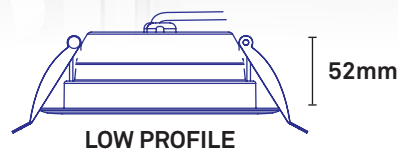

LOW PROFILE DIMMABLE DOWNLIGHT

LITELUX LED DOWNLIGHT

Litelux LED diffused downlight is now available in recessed and flush lens style. This high performing dimmable downlight features excellent thermal performance and allows for easy single handed installation. Complies with the highest luminaire classification IC-4 and tested to the latest AS/NZS6058.2.2 2016 Standard.

FEATURES

- Complies to the highest rating IC-4
- Low profile aluminium housing for strength and shallow form designed for maximum heat dissipation, to ensure long life
- Complete with 1.2m flex and plug
- White finish
- Available in both flush and recessed satin diffused front lens, soft appearance
- Easy to install clips
- IP6X from above/IP65 from below*
- 35,000 hours L70, LLMF*
- Remote dimmable LED Driver
- 3-year warranty