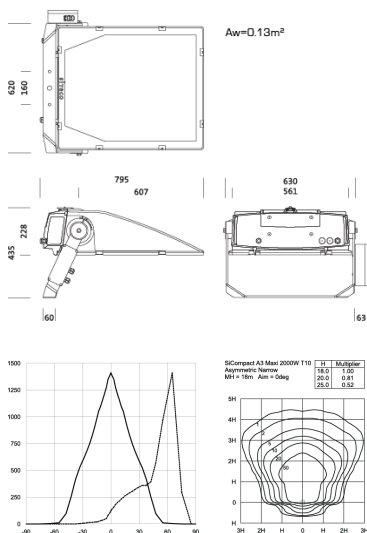

A3 MAXI

FEATURES

- Single hand self locking lamp chamber
- Rear access lamp chamber
- Breather to protect against condensation
- Asymmetric light distribution up to 66
- Narrow beam and wide beam optics
- Maximum upcast range up to 85 with adjustment in 5 steps
- Instant hot re-strike options
- Automatic lamp isolation switch when opening rear housing (Double lamps ended only)
- Reinforced stainless steel cable sleeving between ignitor box and body

OPTIONS AVAILABLE

- Environ system options
- Timed ignitor option

Order Code	Description	Dimensions	Wattage
5NA76901VS01	A3 Maxi MH/HPS 1000W	435h x 620w x 795d	1000
5NA76901VS01.E39	A3 Maxi LU1000 E39	435h x 620w x 795d	1000
5NA76901VB04	A3 Maxi HIT-CE 600/1000W Narrow Beam	435h x 620w x 795d	600
5NA76901VS04	A3 Maxi HIT-CE 600/1000W Wide Beam	435h x 620w x 795d	600
5NA76902VB04	A3 Maxi HIT-CE x 2 400/600/1000W Narrow Beam	435h x 620w x 795d	400
5NA76902VS04	A3 Maxi HIT-CE x 2 400/600/1000W Wide Beam	435h x 620w x 795d	400
5NA76901WB03	A3 Maxi T10 2000W Narrow Beam	435h x 620w x 795d	2000
5NA76901WS03	A3 Maxi T10 2000W Wide Beam	435h x 620w x 795d	2000
5NA76901VB02	A3 Maxi HSI-TD 1000W Narrow Beam	435h x 620w x 795d	1000
5NA76901VS02	A3 Maxi HSI-TD 1000W Wide Beam	435h x 620w x 795d	1000
5NA76901WB02	A3 Maxi HSI-TD 2000W Narrow Beam	435h x 620w x 795d	2000
5NA76901WS02	A3 Maxi HSI-TD 2000W Wide Beam	435h x 620w x 795d	2000
5NA76901UB01	A3 Maxi SHP-T 600W Narrow Beam	435h x 620w x 795d	600
5NA76901US01	A3 Maxi SHP-T 600W Wide Beam	435h x 620w x 795d	600
5NA76971WB02*	A3 Maxi HSI-TD 1000/2000W Narrow Beam	435h x 620w x 795d	1000
5NA76971WS02*	A3 Maxi HSI-TD 1000/2000W Wide Beam	435h x 620w x 795d	1000