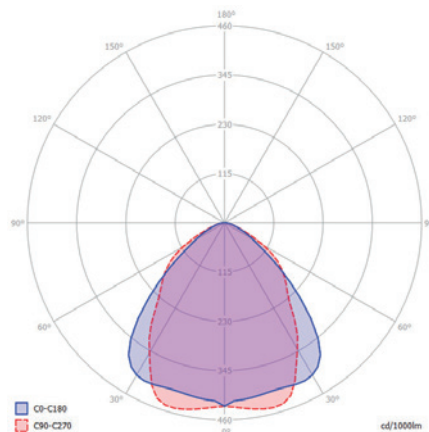

SPECIFICATIONS

- Available in 4000K colour temperatures (others on request)
- Available with air handling and air return capabilities upon request
- UGR < 19
- IP20
- Ta25