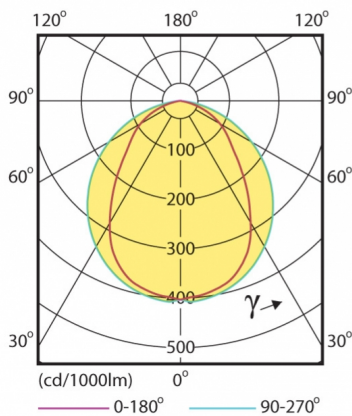

Performance

HANG5454 4xT5 54W/840 N

4 x 4450 lm

Light output ratio 0.90
Service upward 0.00
Service downward 0.90

CIE flux code 56 86 98 100 90

SHR NOM (square) 1.25
SHR MAX (square) 1.29
SHR MAX (continuous) 1.42
UGRcen (4Hx8H, 0.25H) 26
UTE71-121: 0.90D + 0.00T

PH2603_4

Reflectances			Room Index								
C	W	F	0.75	1.00	1.25	1.50	2.00	2.50	3.00	4.00	5.00
0.70	0.50	0.20	56	65	71	76	82	86	89	92	94
0.70	0.30	0.20	50	59	65	70	77	81	85	89	92
0.70	0.10	0.20	45	54	61	66	73	78	81	86	89
0.50	0.50	0.20	55	63	69	73	79	83	85	89	91
0.50	0.30	0.20	49	58	64	69	75	79	82	86	88
0.50	0.10	0.20	45	54	60	65	71	76	79	84	86
0.30	0.50	0.20	54	62	67	71	76	80	82	85	87
0.30	0.30	0.20	48	57	63	67	73	77	80	83	85
0.30	0.10	0.20	45	53	59	64	70	74	77	81	84
0.00	0.00	0.00	43	51	57	61	67	71	74	77	80

Ceiling mounted

IP20

Max Dim (mm)
1171 x 365 x 71

PDF Prepared: 23.01.2017 08:01am, Last page update: Nov 2014