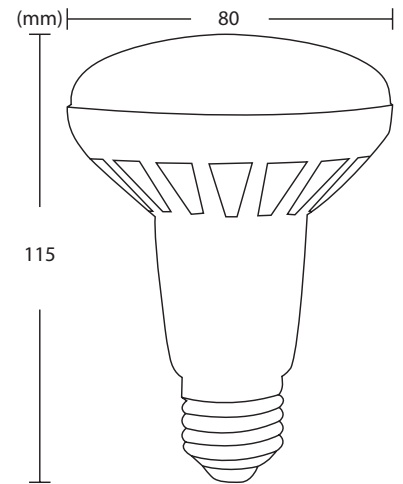

Compliance

Ta25, Non-Dimmable

Performance

- 30,000 rated average life
- up to 750 Lumen
- 3000K / 5000K

Dimensions

Ø80 x H:115

Applications

Great for interior spaces, bathroom, bedroom, kitchen, and lounge areas

Code	Ref Number	Colour	Watts	Voltage	Colour temp	Lumen output
27451	R8010WLED3KE27BB	White	10W	240V	3000K	730
27450	R8010WLED5KE27BB	White	10W	240V	5000K	750

10 Watts

Wide Beam

730 Lumen Output

3000K Warm White