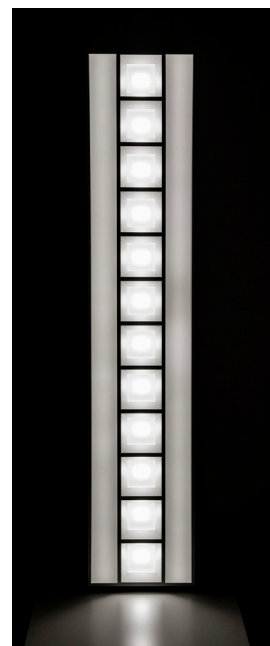

PIERLITE GENLED ONE LUMINAIRE

The GenLED One luminaire was developed with form and function in mind. Low-level side light ambient panels offer a contrast to the main lighting source and give a pleasant ambience to the working environment. It also offers excellent performance and light distribution with the low glare of UGR19 in open office layouts.

FEATURES

- Excellent performance and light distribution
- Side lit diffused panels
- Available with air handling or blank trim to suit 400mm or 500mm ceilings (on request)
- 60mm shallow body depth
- Colour temperature 4000K CRI 80, SDCM 3
- CRI 90 and other colours on request
- DALI dimmable**
- Easily replaceable remote driver
- Rated average design life 54,000 hours* L80 B50
- 5 Year system warranty⁺

BENEFITS

- Highly energy efficient
- Excellent lit appearance
- Aesthetically appealing
- Precise glare control achieves UGR < 19 in office spaces
- Flicker free driver with 7 years warranty

SPECIFICATIONS

- Sturdy low profile steel body
- Powder coated
- Phosphate pre-treatment
- Acrylic centre and side diffusers
- IP20
- Ta25

APPLICATIONS

Ideal for Greenstar applications in commercial offices, foyers, medical centres, hospitals and dental surgeries

PIERLITE GenLED One Luminaire

Product Code	Wattage	Voltage	Lumen	Colour Temp	Dimensions (mm)	Operating Temperature (Max)	Dimmable	Mass (kg)
GLED/1234P	45W	240V	4340 Lm	4000K	D1190 x W290 x H60	25	No	6
GLED/1234U2	45W	240V	4340 Lm	4000K	D1190 x W290 x H60	25	Yes	6
GLED/1234U1	27W	240V	2580 Lm	4000K	D1190 x W290 x H60	25	Yes	6
GLED/1234E	27W	240V	2580 Lm	4000K	D1190 x W290 x H60	25	No	6
GLED/0634U1	13W	240V	1120 Lm	4000K	D590 x W290 x H60	25	Yes	3
GLED/0634U2	24W	240V	2200 Lm	4000K	D590 x W290 x H60	25	Yes	3
GLED/0634E	12W	240V	1120 Lm	4000K	D590 x W290 x H60	25	No	3
GLED/1534U1	35W	240V	3201 Lm	4000K	D1490 x W290 X H60	25	Yes	7

Additional sizes may be available based on your projects requirements.

*Rated average design life is based on application of PIERLITE's product operating and maintenance guidelines; see www.gerardlighting.com.au. Actual product life may vary dependent upon frequency of maintenance and product application.** Dimming performance may vary depending on the specifications of the dimmer being used. For best performance we recommend Dignet range.*Gerard Lighting standard terms and conditions apply.