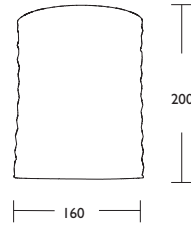

FAI 0455

Clear

CODE: 26321

- Cylindrical batten fix (DIY)
- Shade with crystal like beads
- Brushed chrome canopy

- Suitable for 1x maximum 240V 42W BC lamp