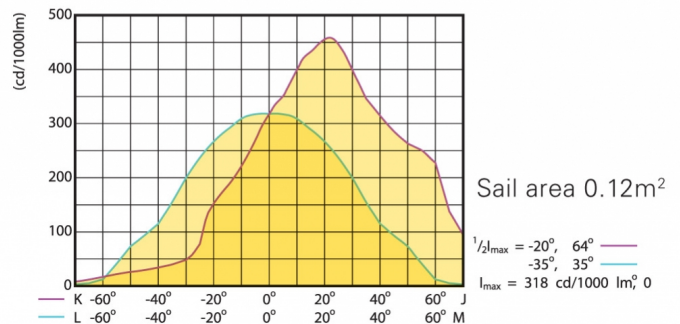

Cartesian intensity diagram

GMRA70MH - 1 x MH-TD 70W

LOR = 0.61 1 x 5700lm

Cartesian intensity diagram

IP65

Max Dim (mm)
405 x 324 x 125

PDF Prepared: 07.02.2017 13:02pm, Last page update: Apr 2014

PIERLITE
professional lighting solutions