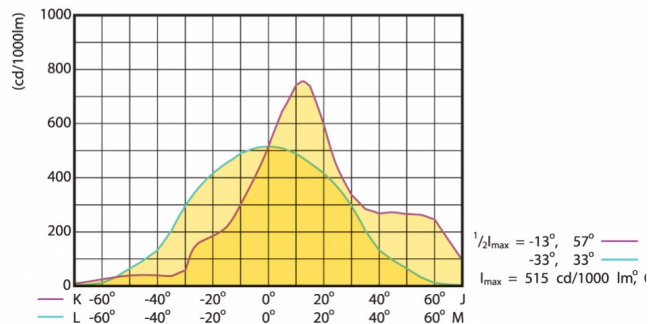

Cartesian intensity diagram

GMRA70MH - 1 x MH-TD 70W

LOR = 0.61 1 x 5700lm

Cartesian intensity diagram

IP65

Max Dim (mm)
405 x 324 x 125

PDF Prepared: 07.02.2017 13:02pm, Last page update: Apr 2014

PIERLITE
professional lighting solutions